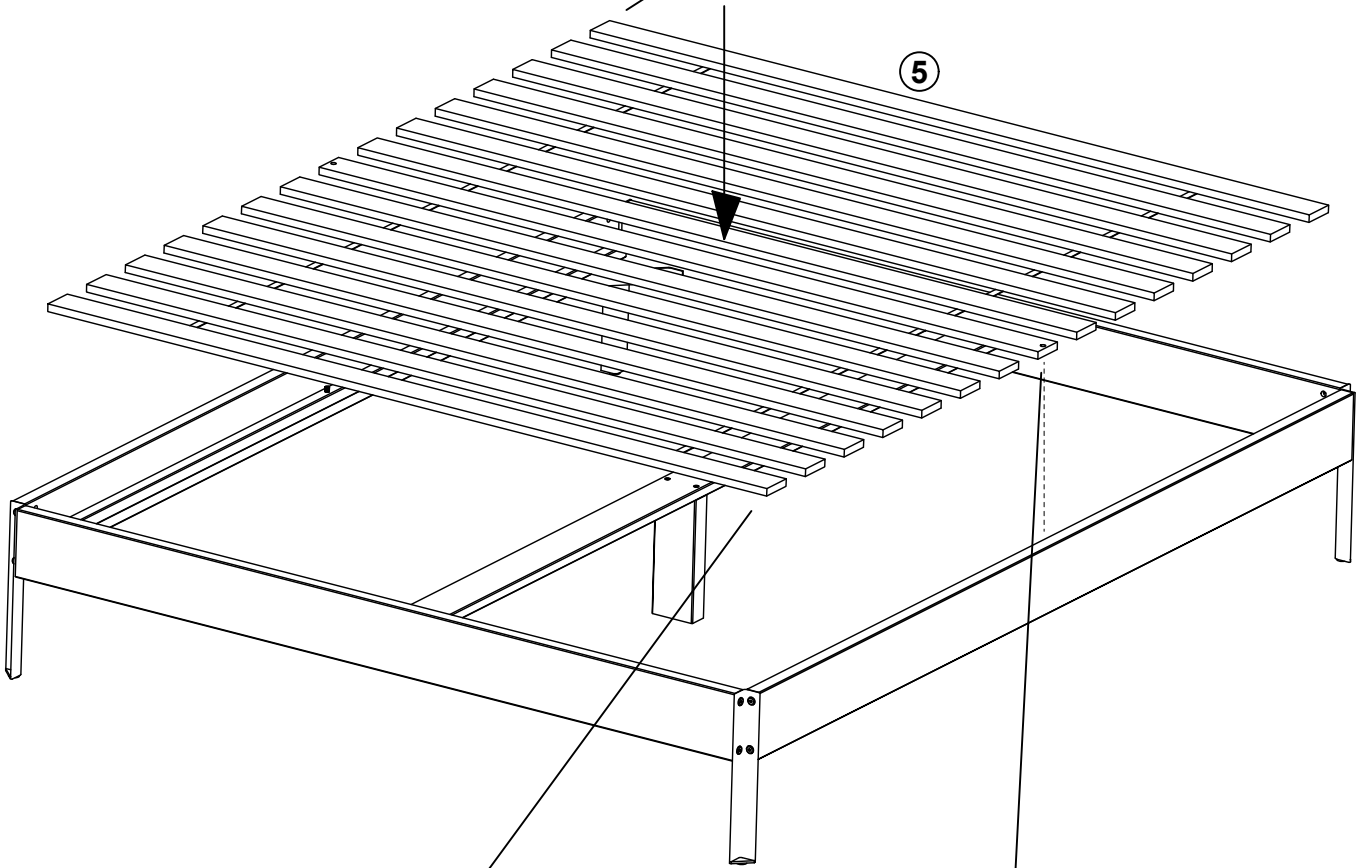

I x 4

B x 2

Ø7 x
60mm

K x 1

F x 4

Ø6.2x
20

karup

DESIGN