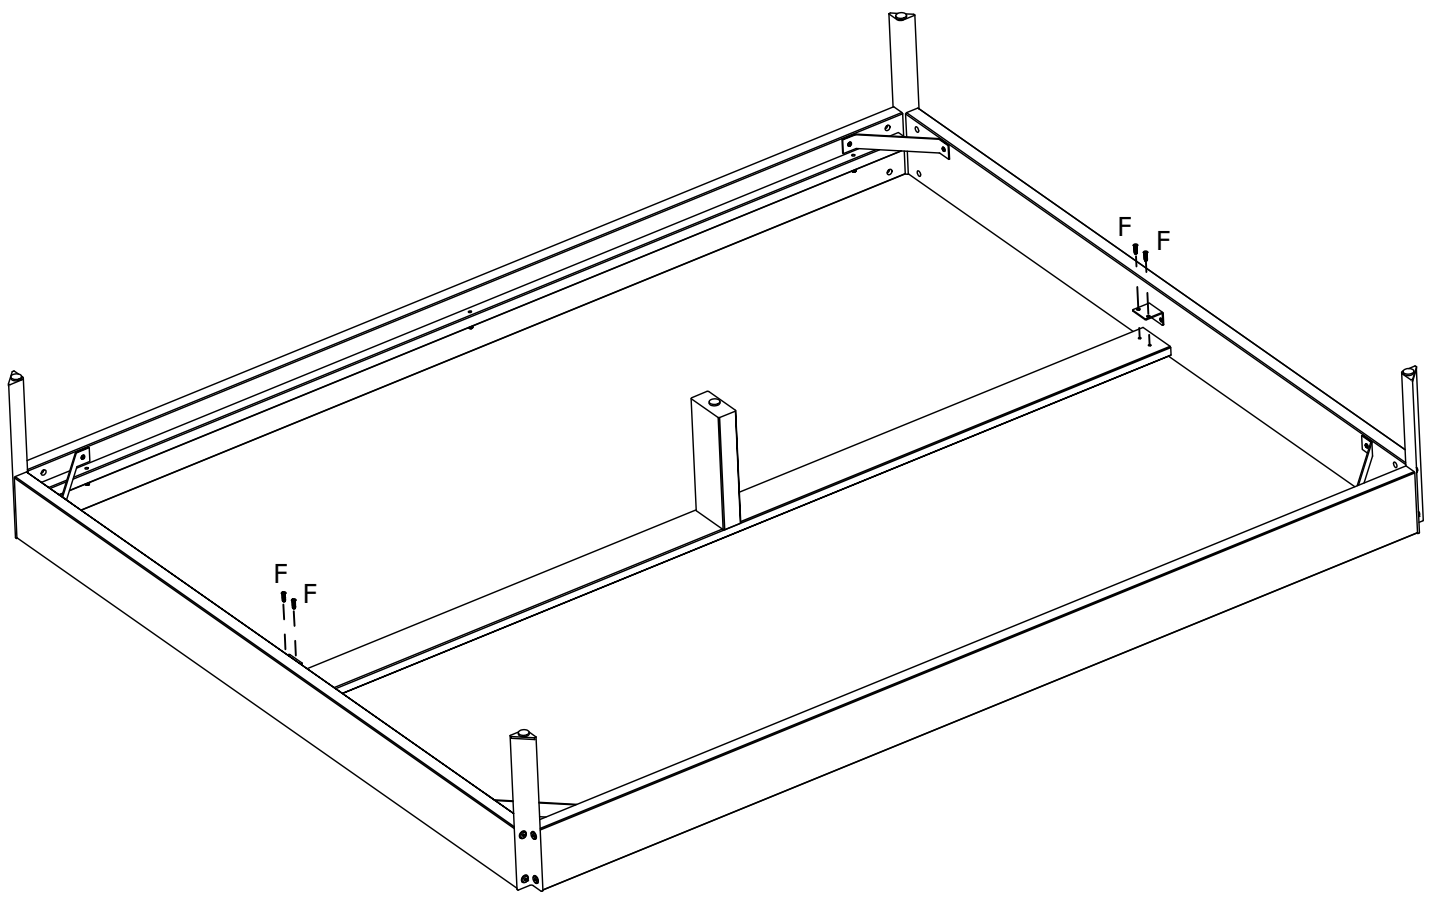

I x 4

B x 2

Ø7 x
60mm

K x 1

F x 4

Ø6.2x
20

karup

DESIGN