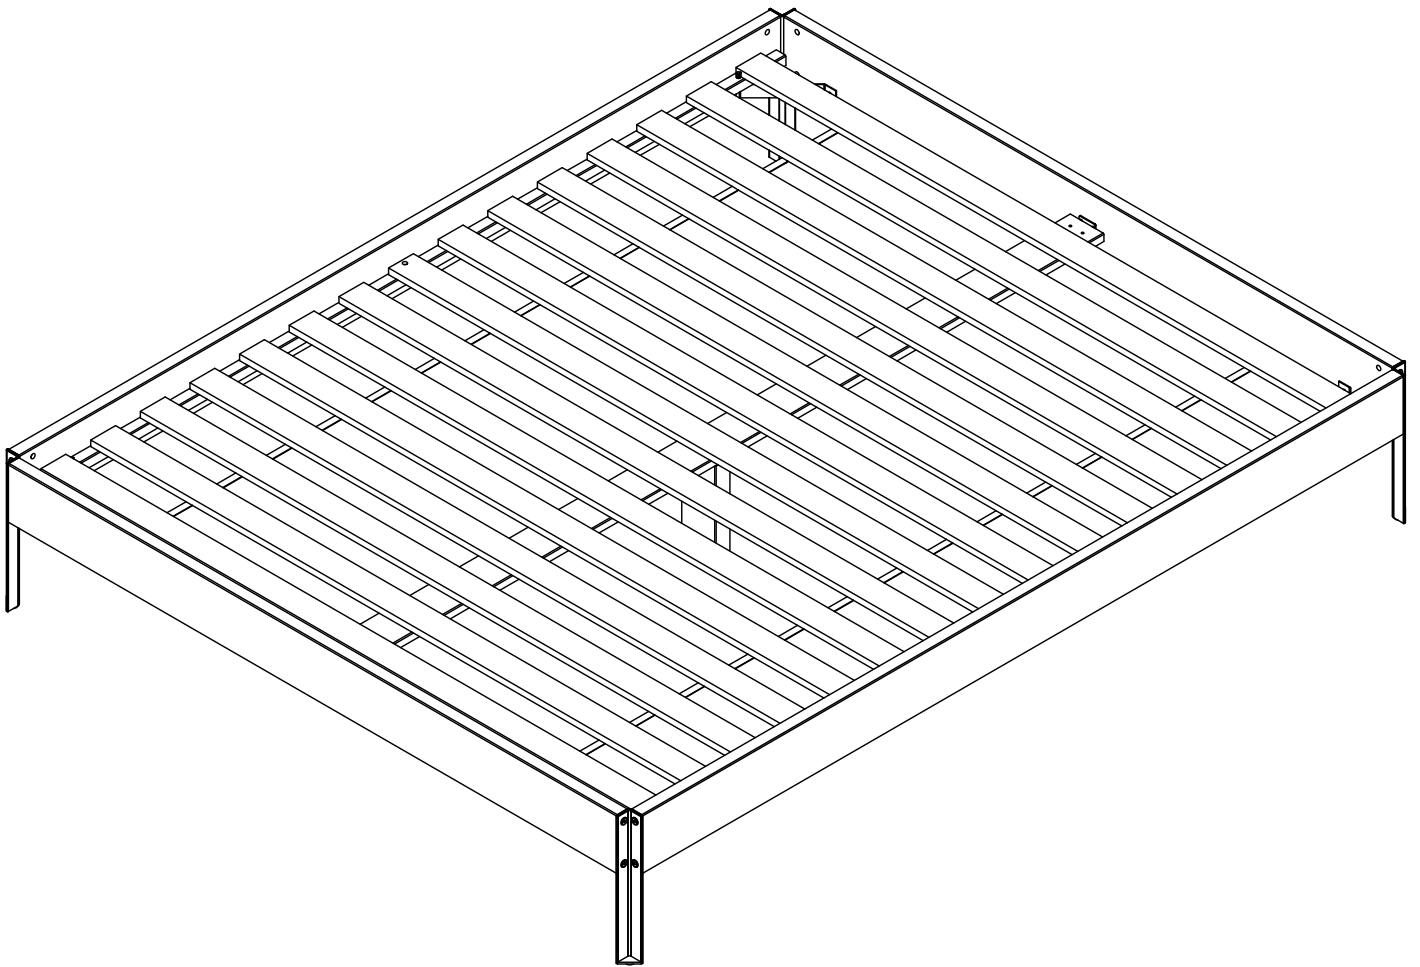

I x 4

B x 2

Ø7 x
60mm

K x 1

F x 4

Ø6.2x
20

karup

DESIGN