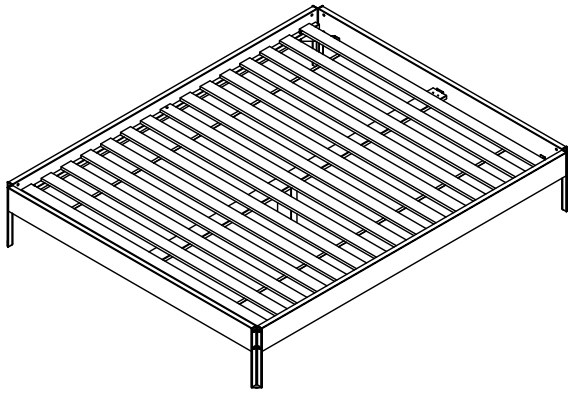

I x 4

B x 2

Ø7 x
60mm

K x 1

F x 4

Ø6.2x
20

karup

DESIGN