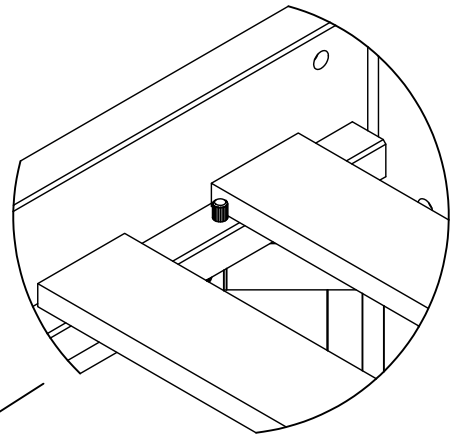

I x 4

B x 2

Ø7 x
60mm

K x 1

F x 4

Ø6.2x
20

karup

DESIGN