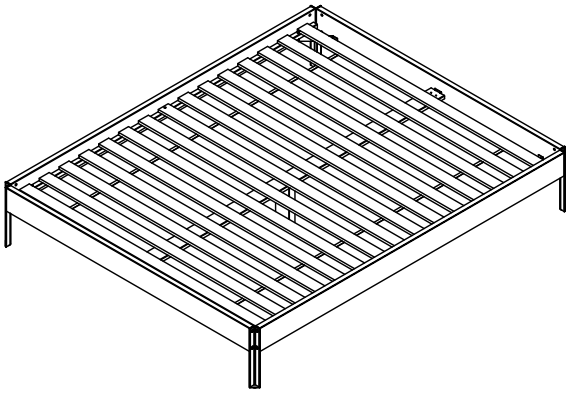

I x 4

B x 2

Ø7 x
60mm

K x 1

F x 4

Ø6.2x
20

karup

DESIGN