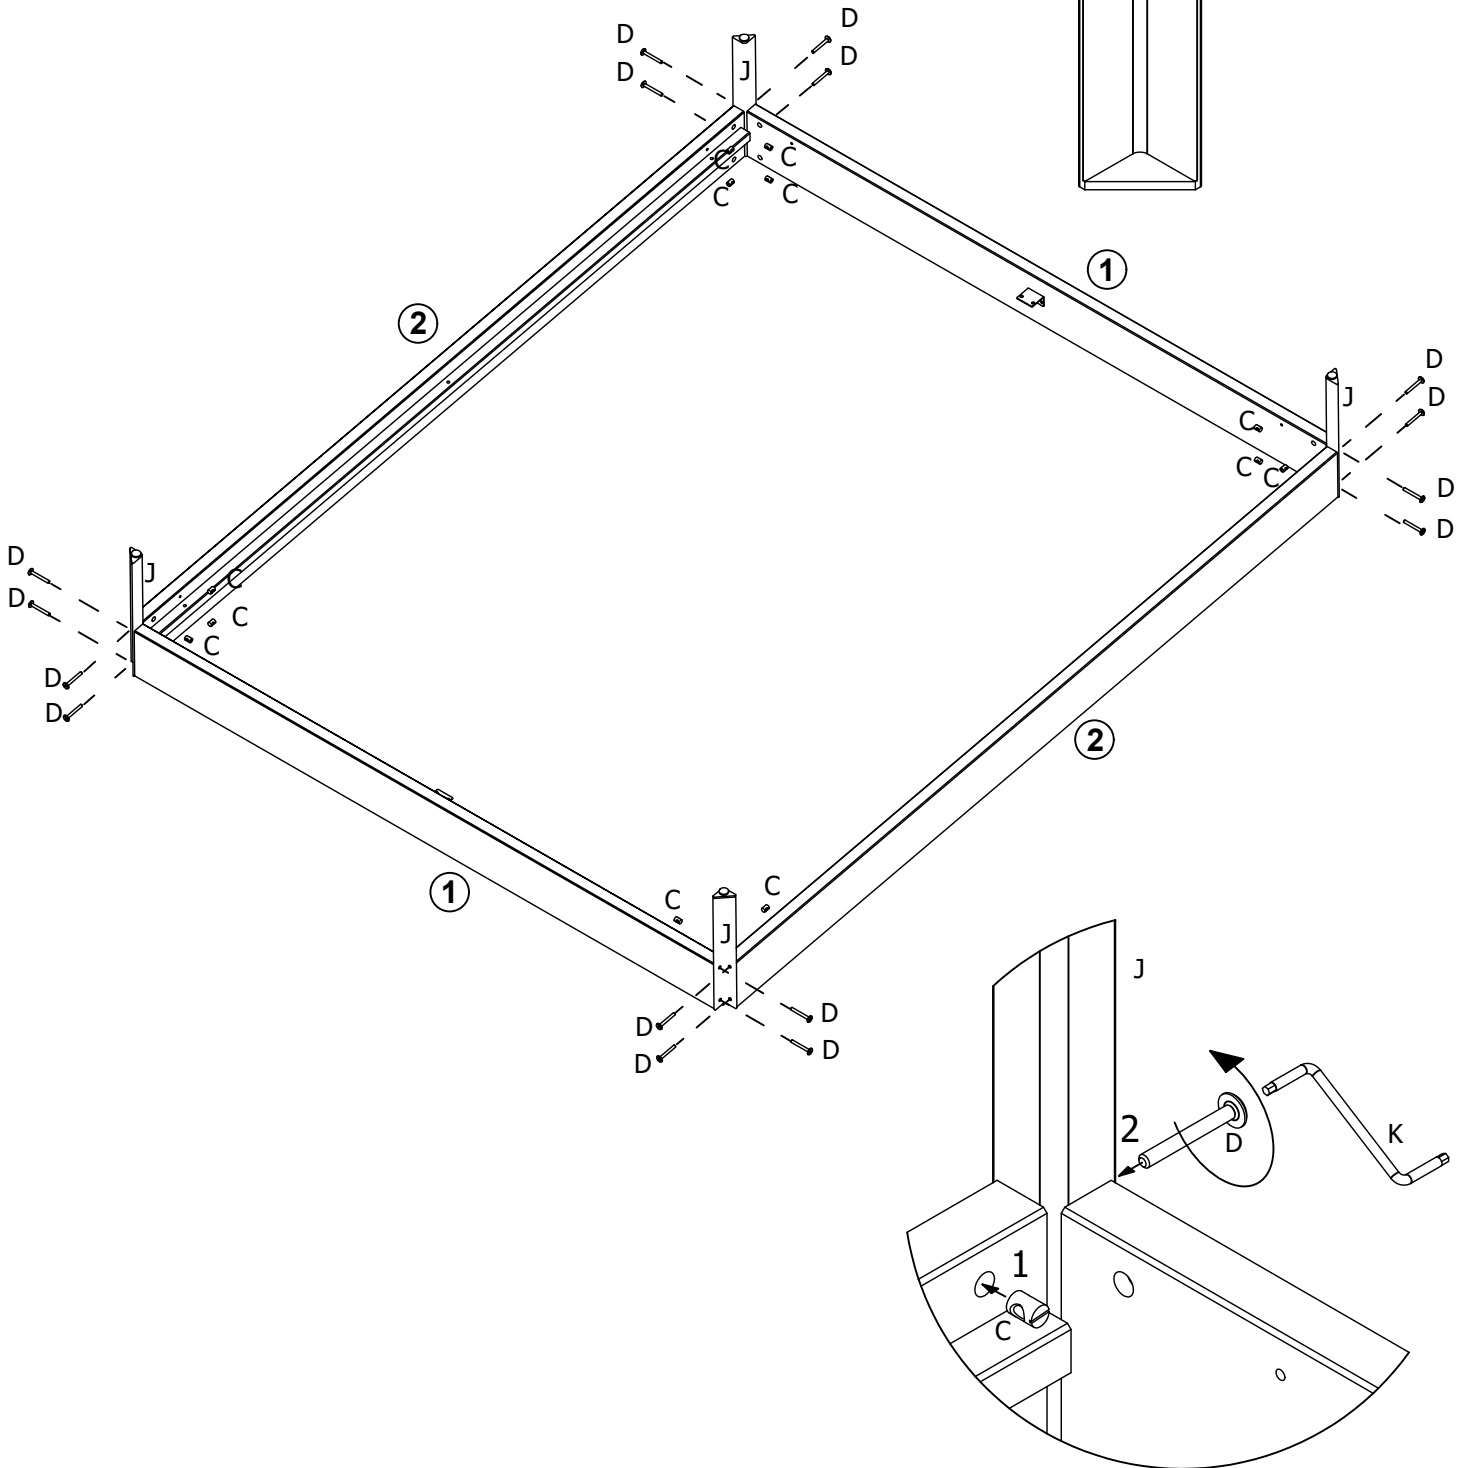

B x 2

Ø7 x
60mm

C x 16

M6x10
x14/6

D x 16

M6x
50

E x 8

Ø6,2x
15 o9,0

J x 4

G x 5

Ø20 x
3mm

H x 2

F x 4

Ø6,2x
20

C x 16

M6x10
x14/6

D x 16

M6x
50

J x 4

K x 1

E x 8

Ø6,2x
15 o9,0

I x 4

B x 2

Ø7 x
60mm

K x 1

F x 4

Ø6.2x
20

karup

Gives you space
Lollandsvej 4E, 7400 Herning
DENMARK