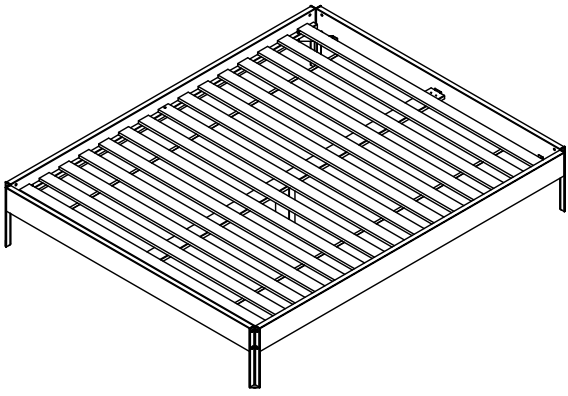

Ø7 x
60mm

K x 1

F x 4

Ø6.2x
20

karup

Gives you space
Lollandsvej 4E, 7400 Herning
DENMARK